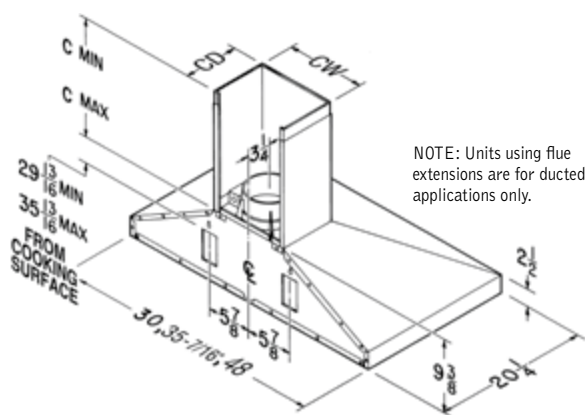

- Seamless corners for easy cleaning.
- Concealed three-speed slide control.
- Heat Sentry™ detects excessive heat and adjusts blower speed to high automatically.
- The 61000EX models are designed to operate with the Broan Elite External Blowers, providing a choice of four Exterior models: 600, 900, 1200 or 1500 CFM, or four In-Line models: 280, 600, 800 or 1100 CFM.

- Two 20-watt (four in 48") halogen lamps included (one level).
- Available in 30", 35 1/8" (90 cm) or 48" sizes.
- Ducted/non-ducted telescopic flues fit 8' to 9' ceilings.
- Convertible to ducted or non-ducted operation.** (excludes 48" model)
- Easily removable, dishwasher-safe, stainless steel grease filters.
- Optional ducted flue extension for up to 10' ceilings.

Range Hood Specifications

Range Hood Specifications							Options & Accessories		
WIDTH	INTERNAL	EXTERNAL	BLOWER	VOLTS	AMPS	CFM	DUCT CONNECTION	FLUE EXTENSION*	NON-DUCTED FILTER
30"	613004		Internal	120	3.1	450	6" RD	RFX6104	ROUNDFILTER
35 1/8"	619004		Internal	120	3.1	450	6" RD	RFX6104	ROUNDFILTER
48"	614804		Internal	120	6.3	900	8" RD	RFX6104EX	
35 1/8"		619004EX	External†	120	0.5***	†	8" RD	RFX6104EX	
48"		614804EX	External†	120	0.8***	†	8" RD	RFX6104EX	

	C MIN	C MAX	CD	CW
613004	25 1/8"	45 1/2"	6 5/8"	9 1/4"
619004	25 1/8"	45 1/2"	6 5/8"	9 1/4"
619004EX	22"	37"	10 3/8"	12 3/4"
614804	22"	37"	10 3/8"	12 3/4"
614804EX	22"	37"	10 3/8"	12 3/4"

* Optional ducted flue extension for 10' ceiling—extensions over 10' have up to a 14-week order time.

** Requires a non-ducted filter kit, purchase separately. Round filter or SB08999736.

*** Hood amps w/o blower; for total system amps, combine hood w/ External blower amps.

† External blowers sold separately.